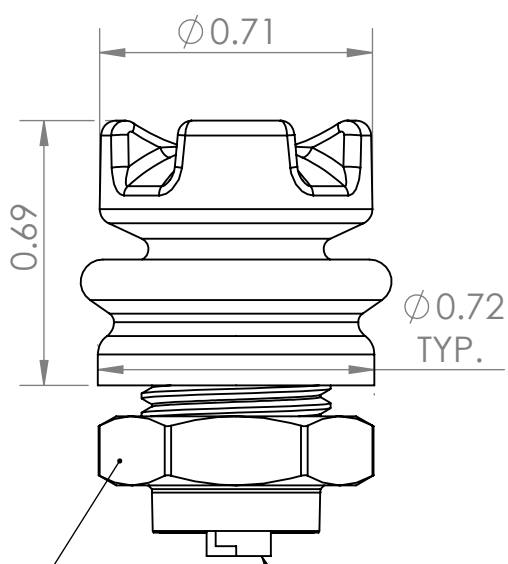

# TS2 SERIES MICRO 2 AXIS THUMBSTICK SCALE 2:1

CASTLE

ROUND, CONVEX

ROUND, CONCAVE

SINGLE AXIS, Y

1/2" -20 NUT

4 PIN LATCH LOCK CONNECTOR (+5V, GND, X OUTPUT, Y OUTPUT)