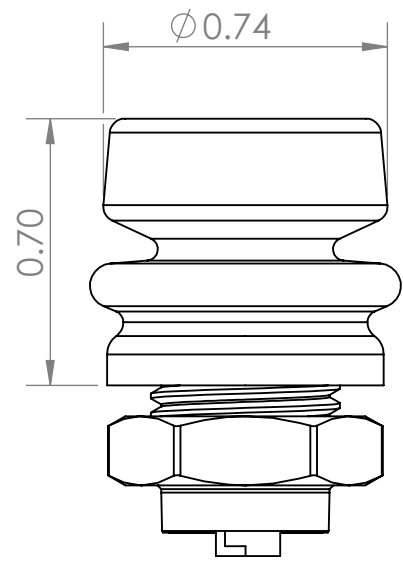

# TS2 SERIES MICRO 2 AXIS THUMBSTICK SCALE 2:1

CASTLE

ROUND, CONVEX

ROUND, CONCAVE

SINGLE AXIS, Y

1/2" -20 NUT

4 PIN LATCH LOCK CONNECTOR (+5V, GND, X OUTPUT, Y OUTPUT)