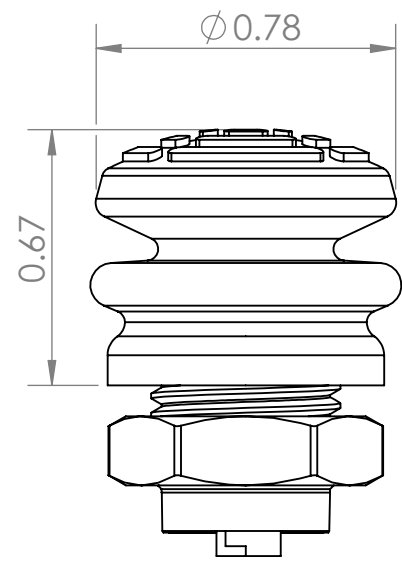

# TS2 SERIES MICRO 2 AXIS THUMBSTICK SCALE 2:1

CASTLE

ROUND, CONVEX

ROUND, CONCAVE

SINGLE AXIS, Y

1/2" -20 NUT

4 PIN LATCH LOCK CONNECTOR (+5V, GND, X OUTPUT, Y OUTPUT)