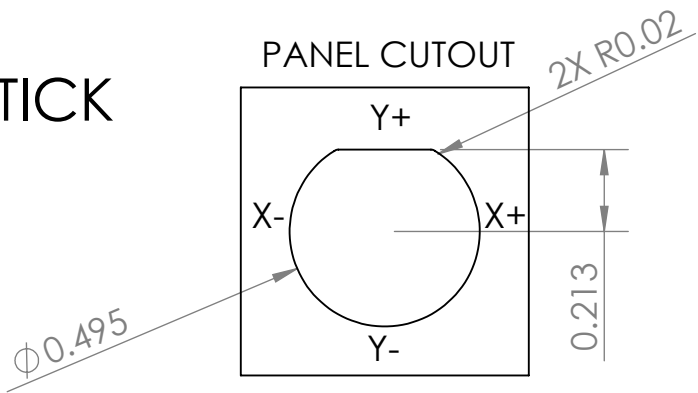

# TS2 SERIES MICRO 2 AXIS THUMBSTICK SCALE 2:1

CASTLE

ROUND, CONVEX

ROUND, CONCAVE

SINGLE AXIS, Y

1/2" -20 NUT

4 PIN LATCH LOCK CONNECTOR (+5V, GND, X OUTPUT, Y OUTPUT)