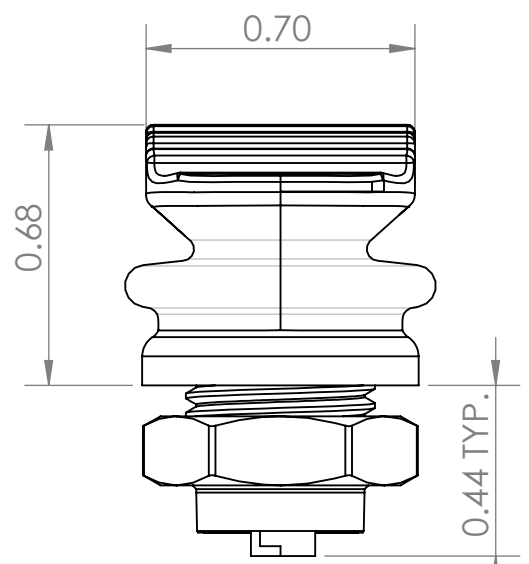

# TS2 SERIES MICRO 2 AXIS THUMBSTICK SCALE 2:1

CASTLE

ROUND, CONVEX

ROUND, CONCAVE

SINGLE AXIS, Y

1/2" -20 NUT

4 PIN LATCH LOCK CONNECTOR (+5V, GND, X OUTPUT, Y OUTPUT)