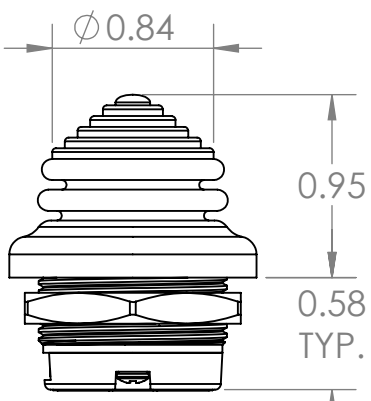

SS1 - ACTUATOR OPTIONS

OPTION 1: STEPPED CAP

OPTION 2: SCOOP CAP

OPTION 3: PUSHBUTTON CAP

OPTION 4: CASTLE CAP