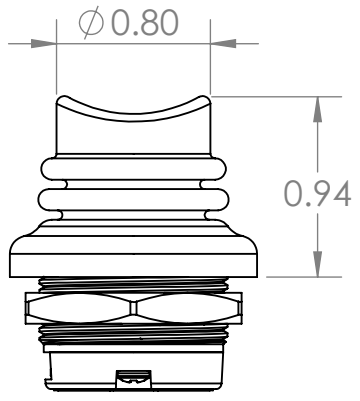

SS1 - ACTUATOR OPTIONS

OPTION 1: STEPPED CAP

OPTION 2: SCOOP CAP

OPTION 3: PUSHBUTTON CAP

OPTION 4: CASTLE CAP