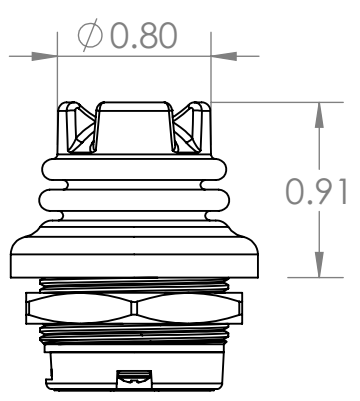

SS1 - ACTUATOR OPTIONS

OPTION 1: STEPPED CAP

OPTION 2: SCOOP CAP

OPTION 3: PUSHBUTTON CAP

OPTION 4: CASTLE CAP