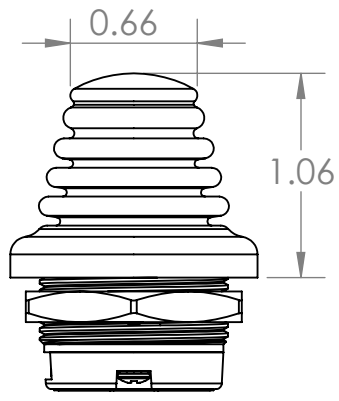

SS1 - ACTUATOR OPTIONS

OPTION 1: STEPPED CAP

OPTION 2: SCOOP CAP

OPTION 3: PUSHBUTTON CAP

OPTION 4: CASTLE CAP