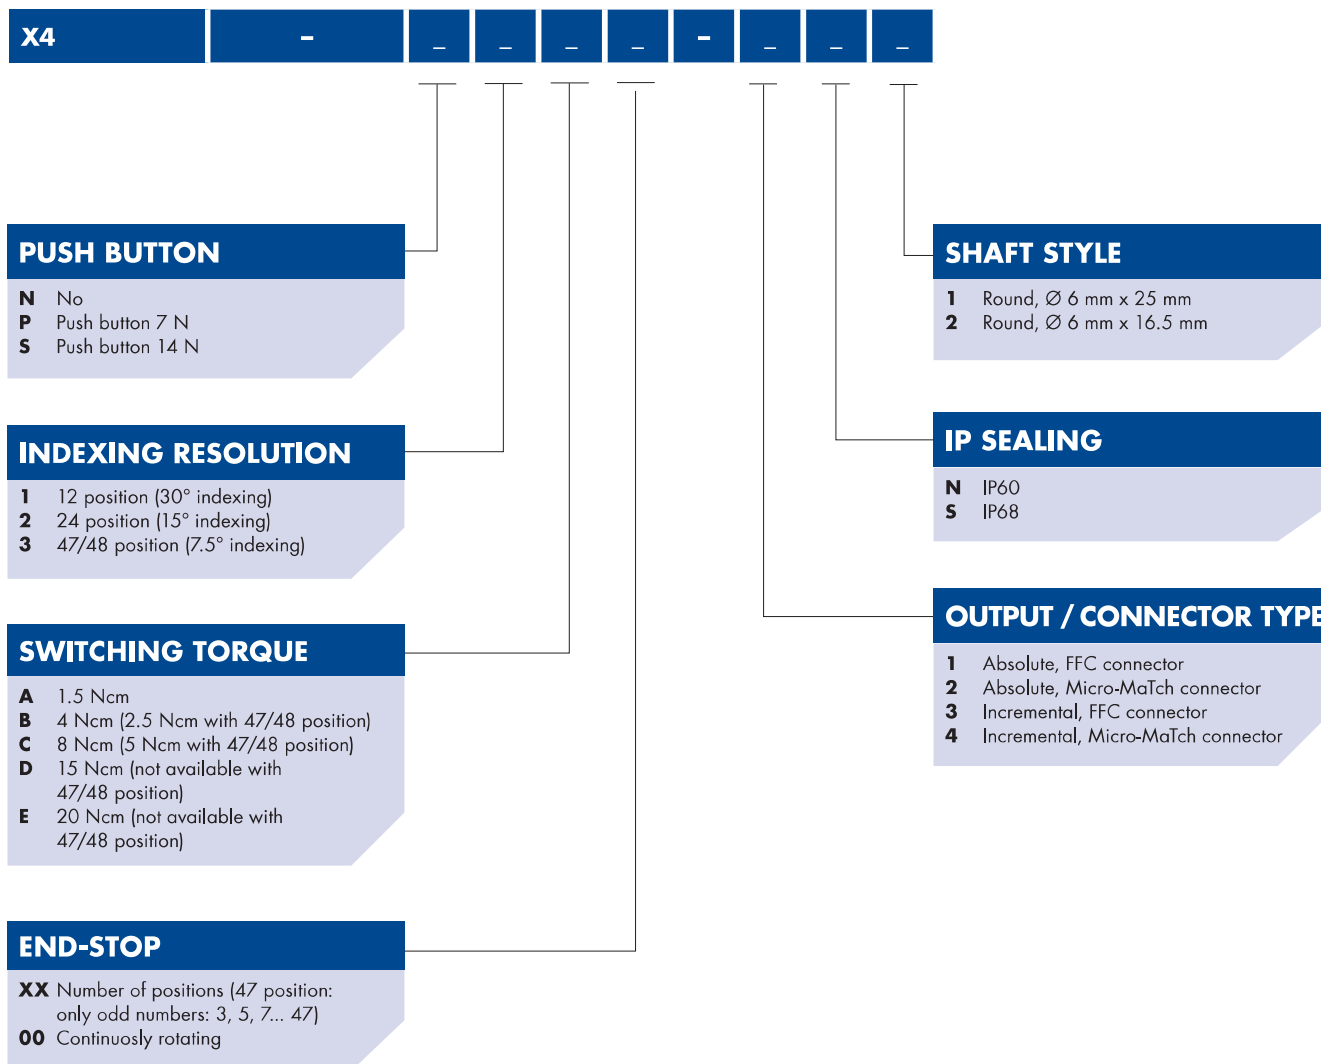

# MULTI ROTARY SWITCH

TYPE X4

## ORDERING CODE

### Accessories to order

Spare nut:	Part number 5622-16
Stop screw:	Part number 5330-30

©Copyright 2018 by Elma Electronic AG, CH-8620 Wetzikon. Subject to technical modifications, all data supplied without liability.