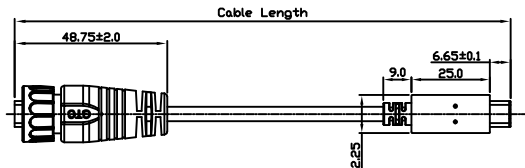

C2 USB Type C Plastic Plug LOCK

At Rear of Cable	Cable Length	Ordering No.
USB Type C Plug Cable	*	GT11C220-01-XX
USB Type C Female Cable	*	GT11C220-02-XX
USB Type C Twin-Head Plug Cable Lock	*	GT11C220-0M-XX

C2 USB Type C Metal Plug SCREW

At Rear of Cable	Cable Length	Ordering No.
USB Type C Plug Cable	*	GT21C320-01-XX
USB Type C Female Cable	*	GT21C320-02-XX
USB-A 3.0 Plug Cable	*	GT21C320-03-XX
USB Type C Twin-Head Plug Cable Screw	*	GT21C320-0M-XX

USB Series

C2 USB Type C Plastic Cable-To-Cable LOCK

At Rear of Cable	Cable Length	Ordering No.
USB Type C Plug Cable	*	GT11C210-01-XX
Blunt Cut	*	GT11C210-03-XX
	*	

C2 USB Type C Metal Cable-To-Cable SCREW

At Rear of Cable	Cable Length	Ordering No.
USB Type C Plug Cable	*	GT21C310-01-XX

\* Cable & Wire Length Upon Request. Customization is available.