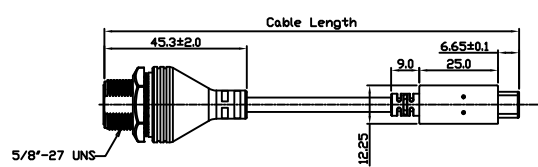

C2 USB Type C Plastic Plug LOCK

At Rear of Cable	Cable Length	Ordering No.
USB Type C Plug Cable	*	GT11C220-01-XX
USB Type C Female Cable	*	GT11C220-02-XX
USB Type C Twin-Head Plug Cable Lock	*	GT11C220-0M-XX

C2 USB Type C Metal Plug SCREW

At Rear of Cable	Cable Length	Ordering No.
USB Type C Plug Cable	*	GT21C320-01-XX
USB Type C Female Cable	*	GT21C320-02-XX
USB-A 3.0 Plug Cable	*	GT21C320-03-XX
USB Type C Twin-Head Plug Cable Screw	*	GT21C320-0M-XX

USB Series

C2 USB Type C Plastic Cable-To-Cable LOCK

At Rear of Cable	Cable Length	Ordering No.
USB Type C Plug Cable	*	GT11C210-01-XX
Blunt Cut	*	GT11C210-03-XX
	*	

C2 USB Type C Metal Cable-To-Cable SCREW

At Rear of Cable	Cable Length	Ordering No.
USB Type C Plug Cable	*	GT21C310-01-XX

\* Cable & Wire Length Upon Request. Customization is available.