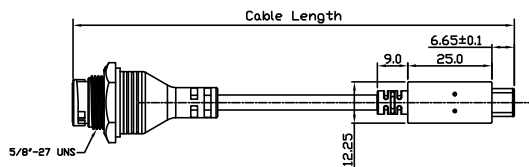

C2 USB Type C Plastic Plug LOCK

At Rear of Cable	Cable Length	Ordering No.
USB Type C Plug Cable	*	GT11C220-01-XX
USB Type C Female Cable	*	GT11C220-02-XX
USB Type C Twin-Head Plug Cable Lock	*	GT11C220-0M-XX

C2 USB Type C Metal Plug SCREW

At Rear of Cable	Cable Length	Ordering No.
USB Type C Plug Cable	*	GT21C320-01-XX
USB Type C Female Cable	*	GT21C320-02-XX
USB-A 3.0 Plug Cable	*	GT21C320-03-XX
USB Type C Twin-Head Plug Cable Screw	*	GT21C320-0M-XX

USB Series

C2 USB Type C Plastic Cable-To-Cable LOCK

At Rear of Cable	Cable Length	Ordering No.
USB Type C Plug Cable	*	GT11C210-01-XX
Blunt Cut	*	GT11C210-03-XX
	*	

C2 USB Type C Metal Cable-To-Cable SCREW

At Rear of Cable	Cable Length	Ordering No.
USB Type C Plug Cable	*	GT21C310-01-XX

\* Cable & Wire Length Upon Request. Customization is available.