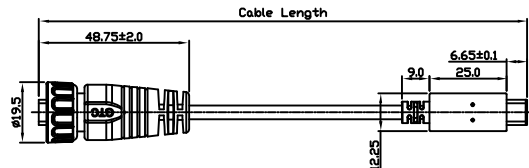

C2 USB Type C Plastic Plug LOCK

At Rear of Cable	Cable Length	Ordering No.
USB Type C Plug Cable	*	GT11C220-01-XX
USB Type C Female Cable	*	GT11C220-02-XX
USB Type C Twin-Head Plug Cable Lock	*	GT11C220-0M-XX

C2 USB Type C Metal Plug SCREW

At Rear of Cable	Cable Length	Ordering No.
USB Type C Plug Cable	*	GT21C320-01-XX
USB Type C Female Cable	*	GT21C320-02-XX
USB-A 3.0 Plug Cable	*	GT21C320-03-XX
USB Type C Twin-Head Plug Cable Screw	*	GT21C320-0M-XX

USB Series

C2 USB Type C Plastic Cable-To-Cable LOCK

At Rear of Cable	Cable Length	Ordering No.
USB Type C Plug Cable	*	GT11C210-01-XX
Blunt Cut	*	GT11C210-03-XX
	*	

C2 USB Type C Metal Cable-To-Cable SCREW

At Rear of Cable	Cable Length	Ordering No.
USB Type C Plug Cable	*	GT21C310-01-XX

\* Cable & Wire Length Upon Request. Customization is available.