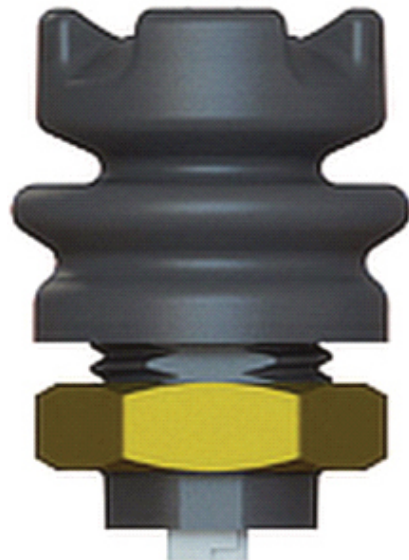

[View the TS2 Series here](#)

[Enquire about the TS2 Series here](#)

[View the Ruffy range here](#)

+44 (0)1522 217555
sales@liveelectronics.co.uk

Unit 1, Saxon Terrace,
Gallamore Lane Ind. Est.,
Market Rasen,
LN8 3HA