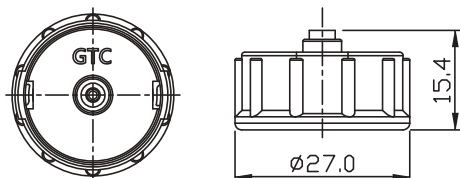

Cap Plastic For C4 Lock Panel

Appearance	Contacts	Ordering No.
Cap without Lanyard		GT1C542102
rubber Lanyard		GT1C542122
plastic Lanyard		GT1C542132