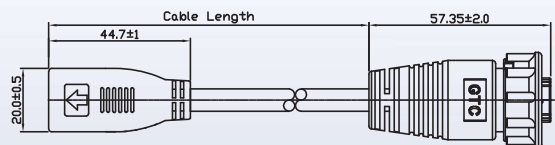

HDMI C4 Plastic Cable End Plug Lock

At Rear Of Cable	Contacts	Ordering No.
HDMI C4 Plastic Cable End Plug Lock With HDMI Receptacle		GT1H1220-01-XX
HDMI C4 Plastic Cable End Plug Lock With HDMI Plug		GT1H1220-02-XX