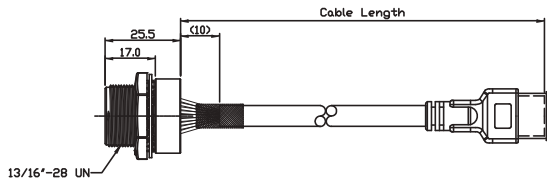

HDMI C3 Metal Panel Female Screw

At Rear Of Panel	Contacts	Ordering No.
HDMI C3 Metal Panel Female Screw Dip		GT2H2300-10
HDMI C3 Metal Panel Female Screw With HDMI Receptacle		GT2H2300-01-XX
HDMI C3 Metal Panel Female Screw With HDMI Plug		GT2H2300-02-XX