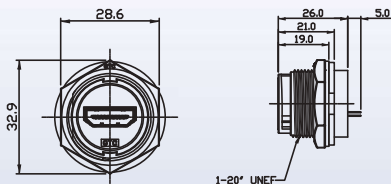

HDMI C4 Plastic Panel Female Lock

At Rear Of Panel	Contacts	Ordering No.
HDMI C4 Plastic Panel Female Lock Dip		GT1H1200-10
HDMI C4 Plastic Panel Female Lock With HDMI Receptacle		GT1H1200-01-XX
HDMI C4 Plastic Panel Female Lock With HDMI Plug		GT1H1200-02-XX