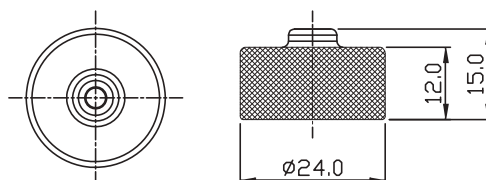

C3 HDMI Metal Cap Screw Type

Appearance	Contacts	Ordering No.
C3 HDMI Screw Cap W/O Lanyard		GT2C213002
C3 HDMI Screw Cap Metal Lanyard		GT2C213012
C3 HDMI Screw Cap Metal Lanyard M4 Screw		GT2C213062
C3 HDMI Screw Cap For Lanyard End Metal Chain		GT2C213212
C3 HDMI Screw Cap For Lanyard End Plastic Chain		GT2C213232

Cap No.	Mating Series No.
GT1C5421XX	GT15420X-XXXX
	GT15421X-XXXX
	GT1H1200-XXXX

Cap No.	Mating Series No.
GT2C2130XX	GT216300-XXXX
	GT218300-XXXX
	GT12530X-XXXX
	GT12531X-XXXX
	GT5330X-XXXX
	GT15331X-XXXX
	GT22550X-XXXX
	GT22551X-XXXX