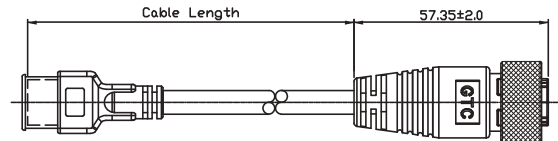

HDMI C3 Metal Cable End Plug Screw

At Rear Of Cable	Contacts	Ordering No.
HDMI C3 Metal Cable End Plug Lock With HDMI Receptacle		GT2H2320-01-XX
HDMI C3 Metal Cable End Plug Screw With HDMI Plug		GT2H2320-02-XX